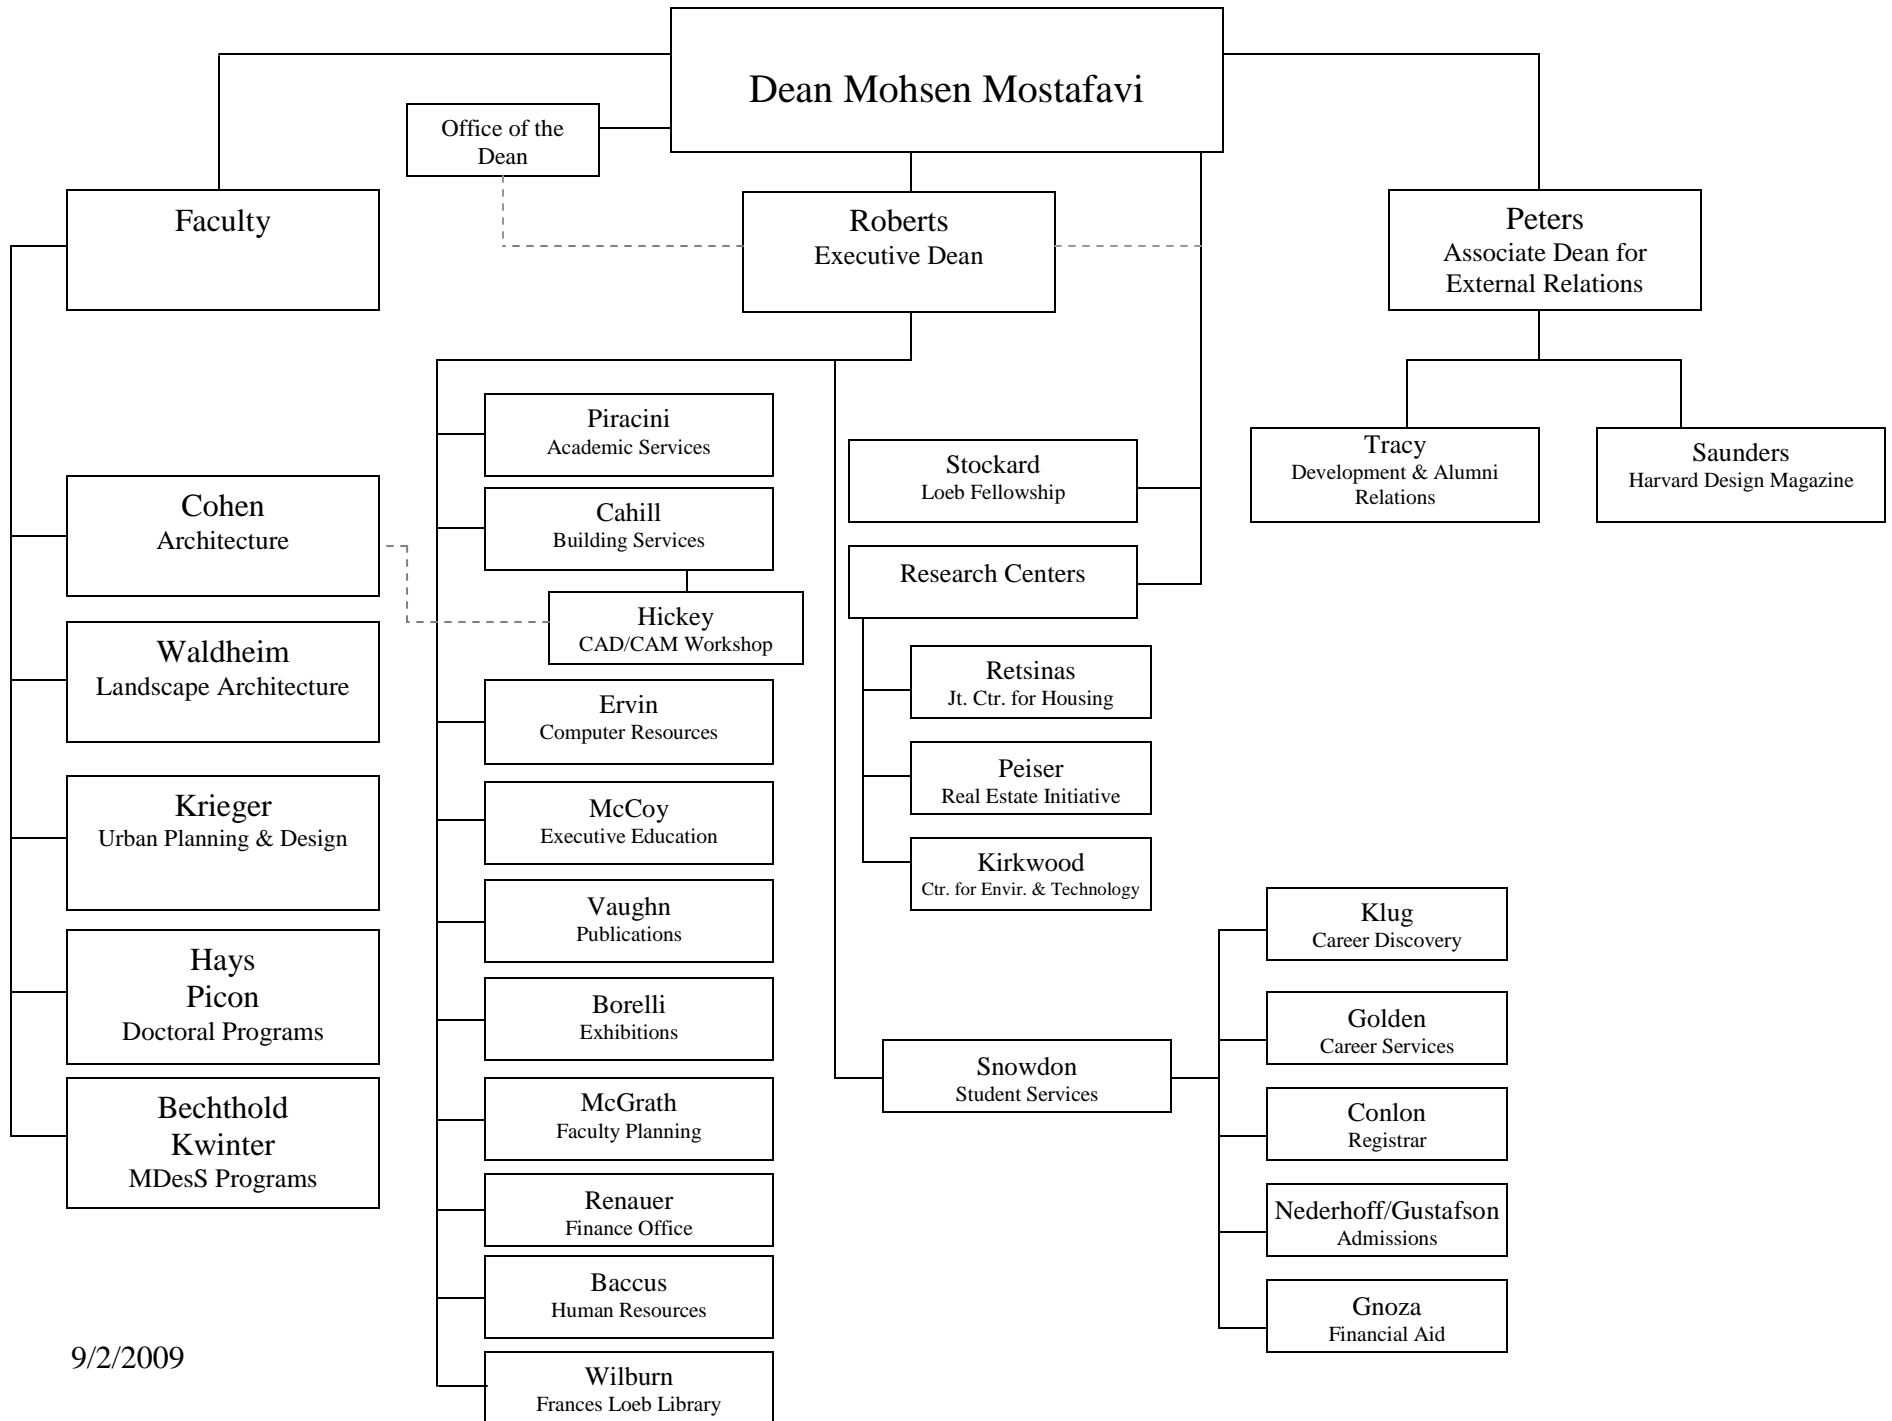

GRADUATE SCHOOL OF DESIGN - ORGANIZATION CHART

Academic Year 2009 -2010

9/2/2009